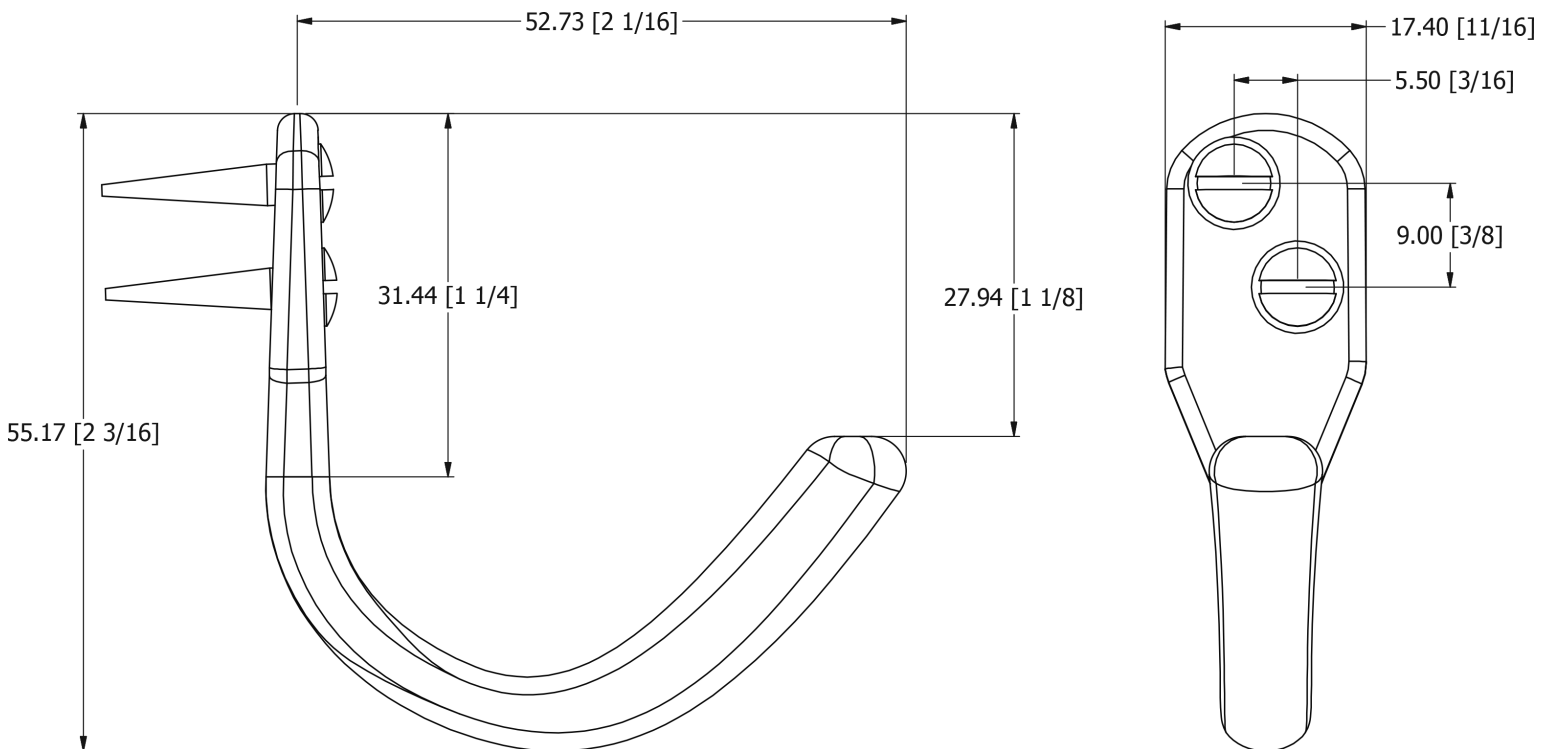

Specification Drawing

UK Customer Service

Leopold Street
Birmingham
B12 0UJ
Tel: +44 121 766 4200
Email: info@samuel-heath.com

US Customer Service

Federal I.D. No. 58-1504682
Email: usa@samuel-heath.com

Specification Enquiries

Design Centre Chelsea Harbour
1st Floor, North Dome, London
SW10 0XE
Tel: 020 7352 0249
Email: showroom@samuel-heath.com

1-21/05/2024