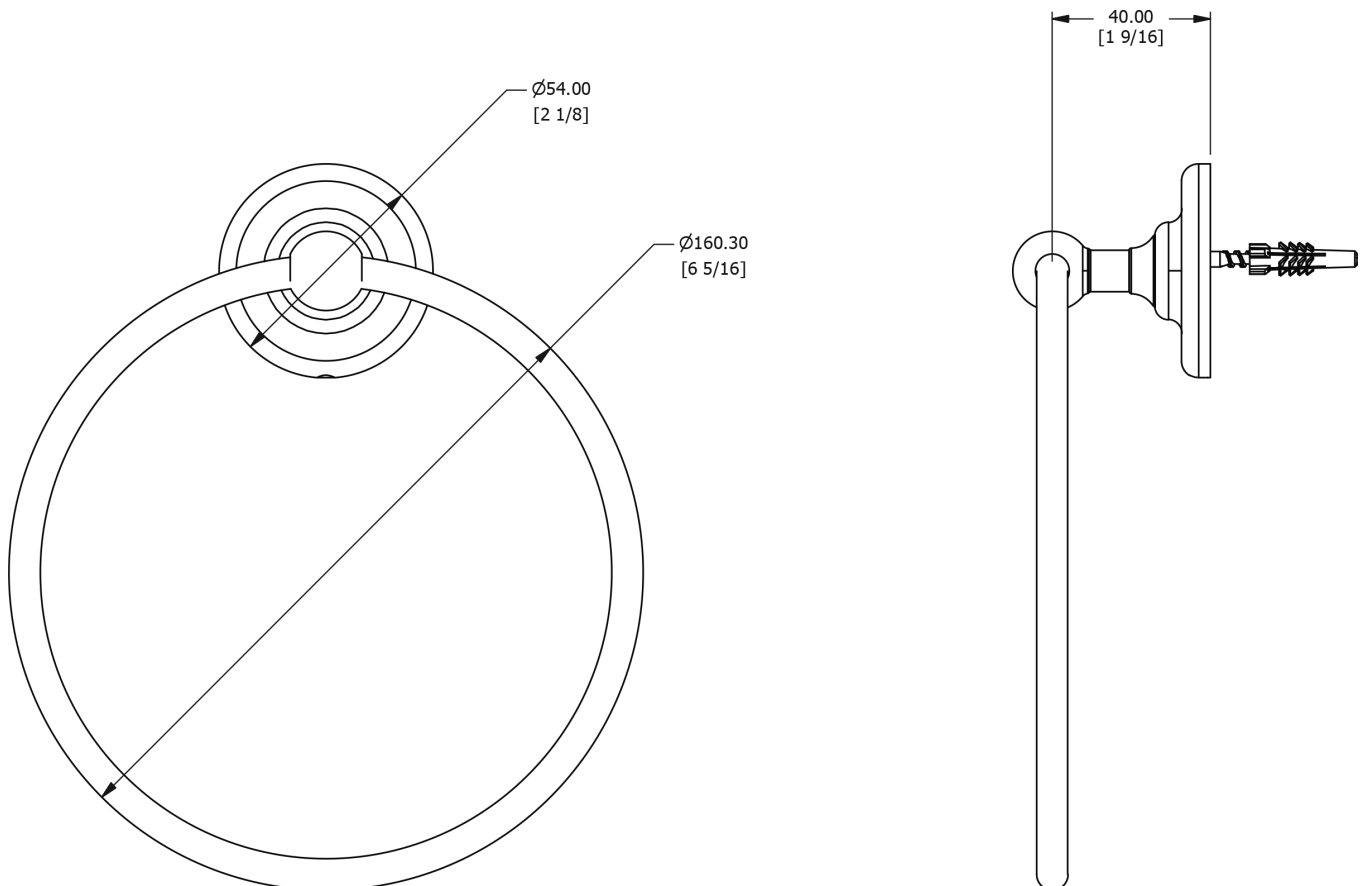

SAMUEL HEATH

Product Number: N4398

Description: Towel ring

Finishes Available

Chrome Plate

Polished Nickel

Non Lacquered
Brass

Antique Gold

Stainless Steel
Finish

Specification Drawing

UK Customer Service

Leopold Street
Birmingham
B12 0UJ
Tel: +44 121 766 4200
Email: info@samuel-heath.com

US Customer Service

Federal I.D. No. 58-1504682
Email: usa@samuel-heath.com

Specification Enquiries

Design Centre Chelsea Harbour
1st Floor, North Dome, London
SW10 0XE
Tel: 020 7352 0249
Email: showroom@samuel-heath.com

1-20/11/2024