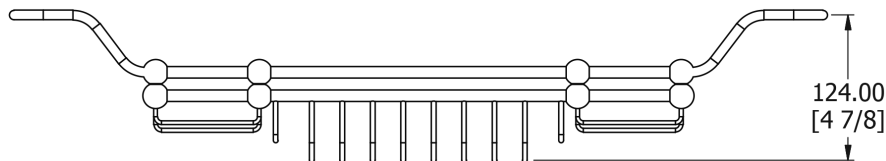

# SAMUEL HEATH

Product Number: N331

Description: Bath tray

## Specification Drawing