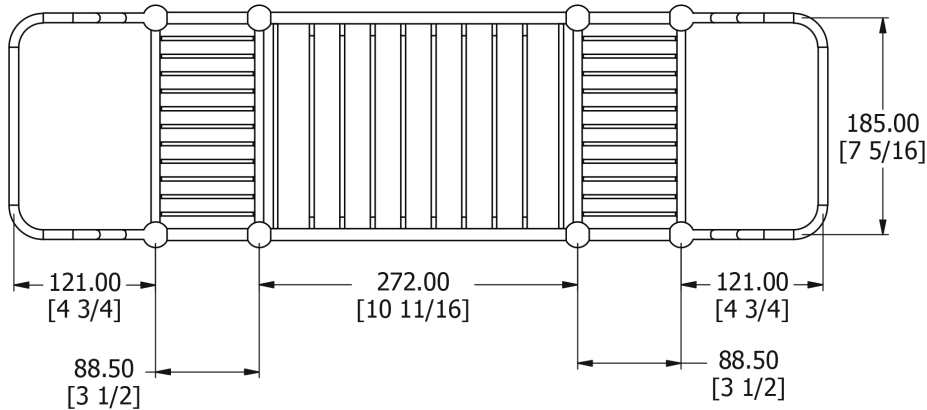

# SAMUEL HEATH

Product Number: N331

Description: Bath tray

## Specification Drawing