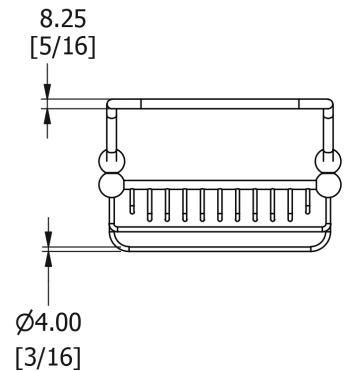

# SAMUEL HEATH

Product Number: N331

Description: Bath tray

## Specification Drawing