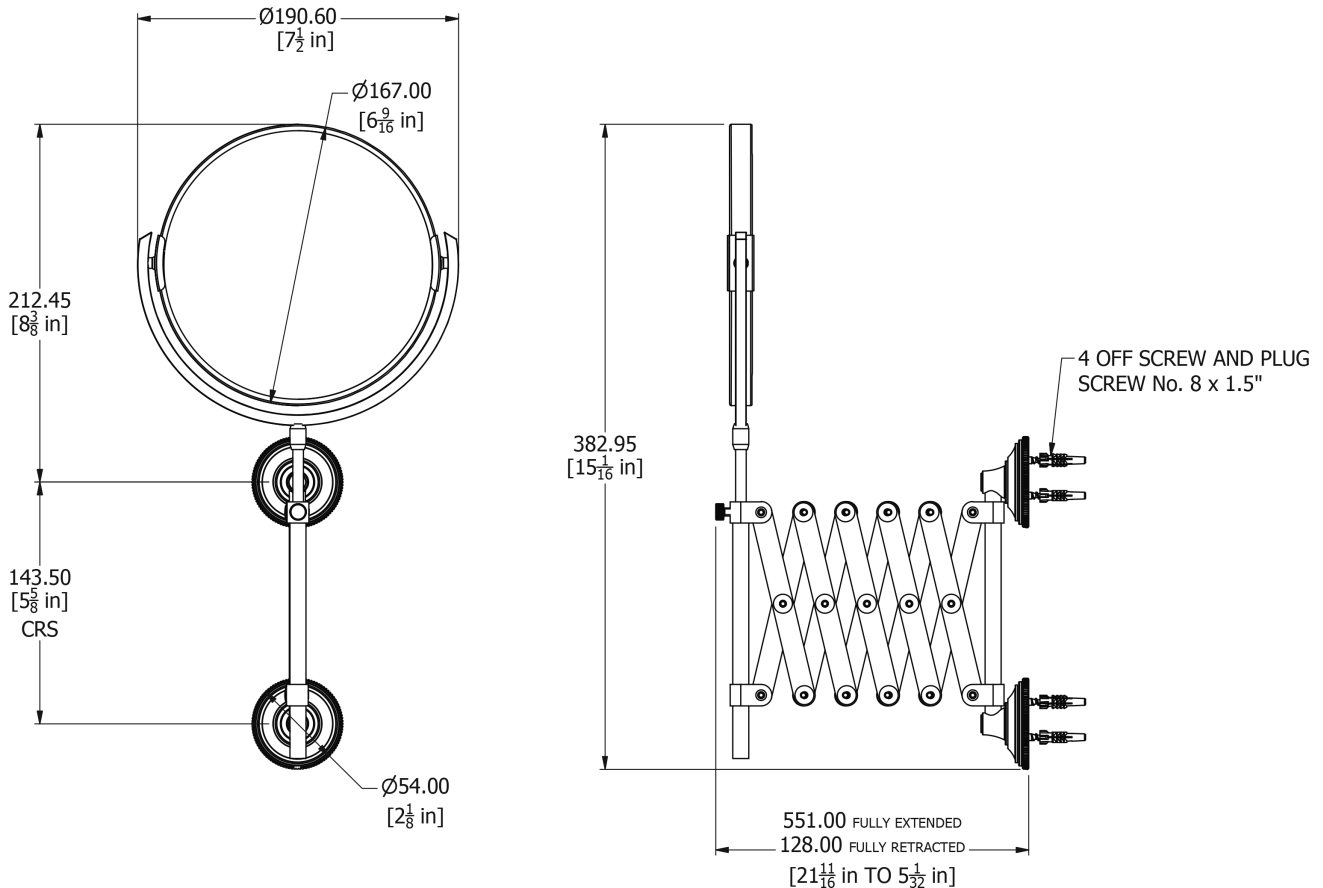

# SAMUEL HEATH

**Product Number:** L6708

**Description:** Extending mirror, plain / magnifying (x5)

## Specification Drawing