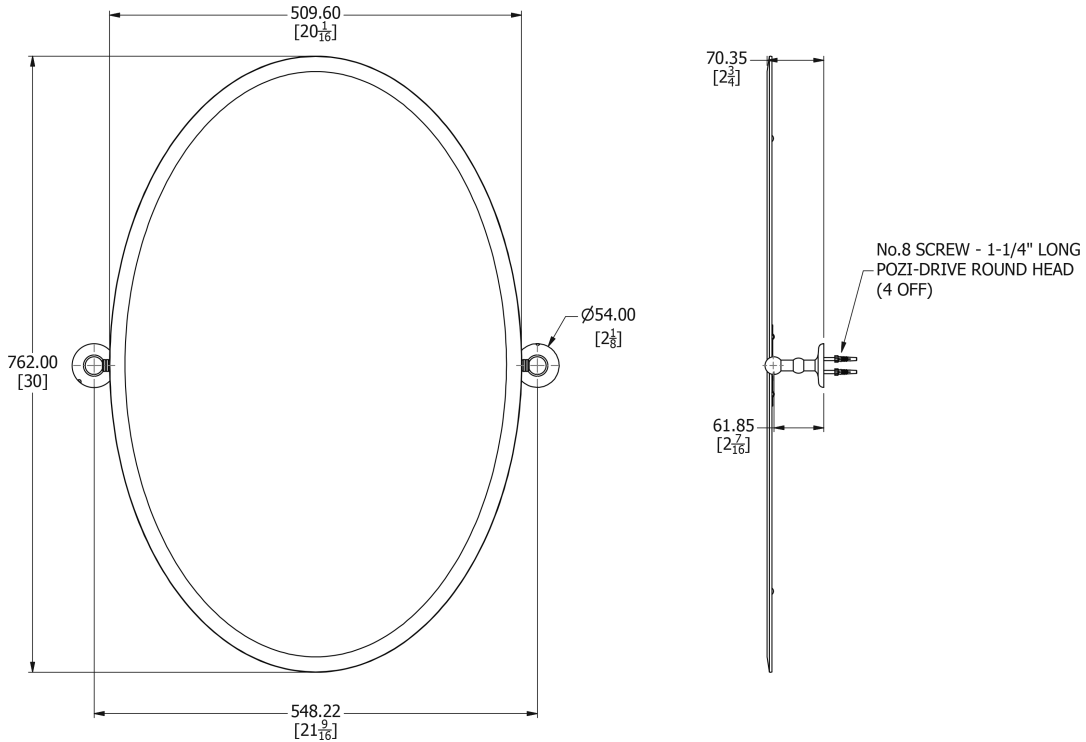

SAMUEL HEATH

Product Number: L1146-XL

Description: Tilting mirror, 762mm H x 510mm W

Finishes Available

Chrome Plate

Polished Nickel

Non Lacquered
Brass

Antique Gold

Amber Brass

Anthracite

Specification Drawing

UK Customer Service

Leopold Street
Birmingham
B12 0UJ
Tel: +44 121 766 4200
Email: info@samuel-heath.com

US Customer Service

Federal I.D. No. 58-1504682
Email: usa@samuel-heath.com