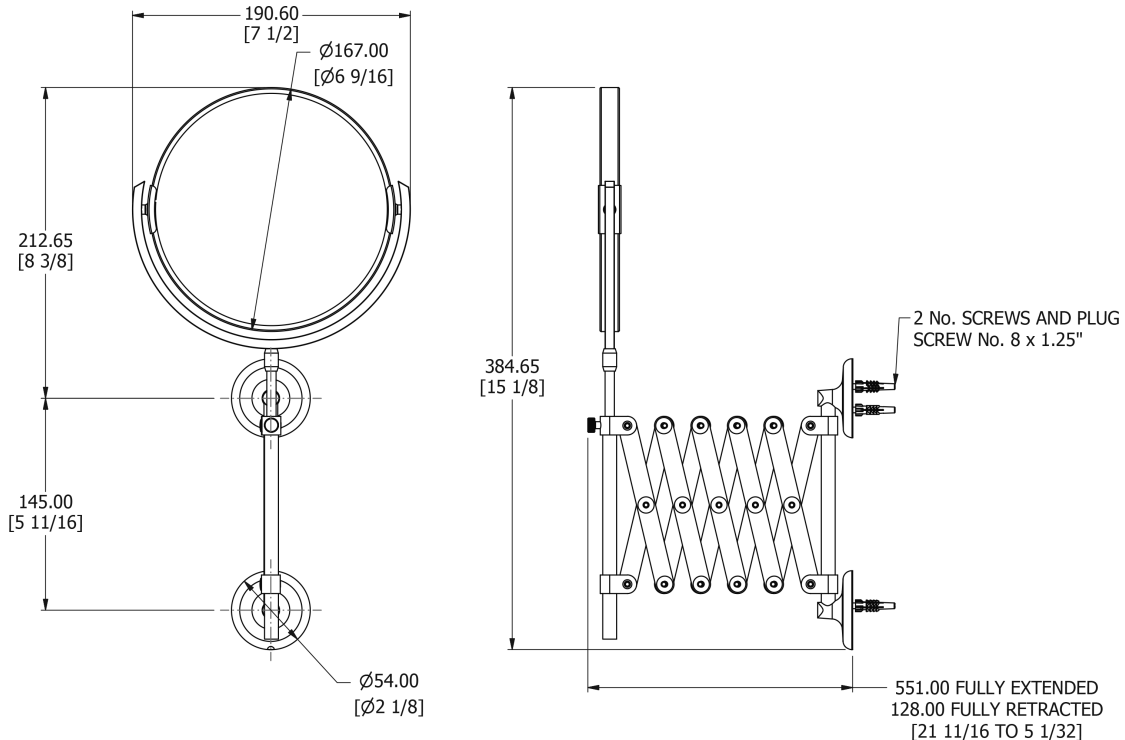

# SAMUEL HEATH

**Product Number:** L1108

**Description:** Plain / magnifying (x5) extendable mirror

## Specification Drawing